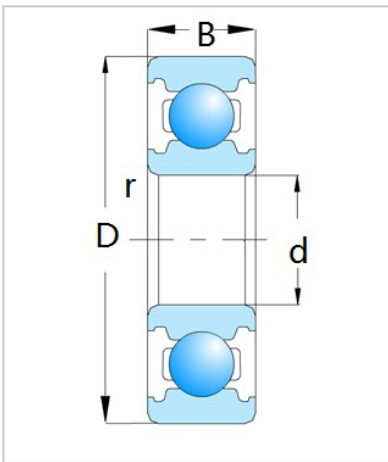

Deep Groove Ball Bearing

1600 Series-16040

Bearing Designation	<b>16040</b>
Dimension [mm]	
d	200
D	310
B	34
rs min	2
Basic load ratings (kN)	
Cr	142
Cor	<b>160</b>
Speed ratings (rpm)	
Grease	2000
Oil	2400
Weight (Kg)	8.68