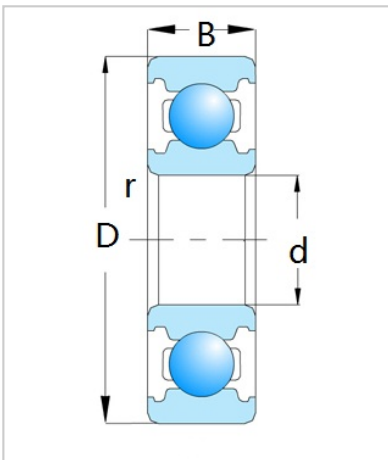

Deep Groove Ball Bearing

1600 Series-16038

Bearing Designation	16038
Dimension [mm]	
d	190
D	290
B	31
rs min	2
Basic load ratings (kN)	
Cr	134
Cor	156
Speed ratings (rpm)	
Grease	2100
Oil	2500
Weight (Kg)	6.77