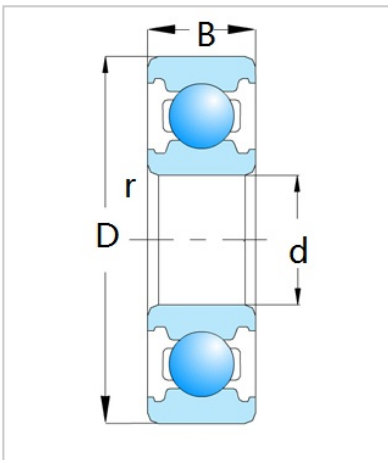

Deep Groove Ball Bearing

1600 Series-16034

Bearing Designation	<b>16034</b>
Dimension [mm]	
d	170
D	260
B	28
rs min	1.5
Basic load ratings (kN)	
Cr	119
Cor	128
Speed ratings (rpm)	
Grease	2400
Oil	2800
Weight (Kg)	4.93