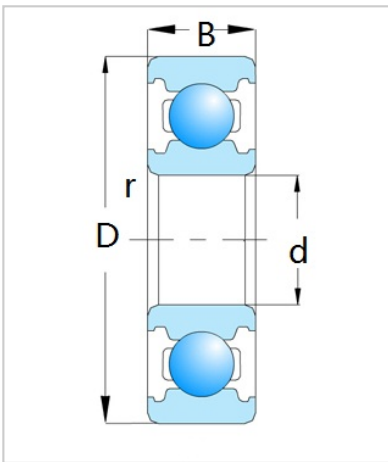

Deep Groove Ball Bearing

1600 Series-16028

Bearing Designation	<b>16028</b>
Dimension [mm]	
d	140
D	210
B	22
rs min	1.1
Basic load ratings (kN)	
Cr	82
Cor	85
Speed ratings (rpm)	
Grease	3000
Oil	3500
Weight (Kg)	2.45