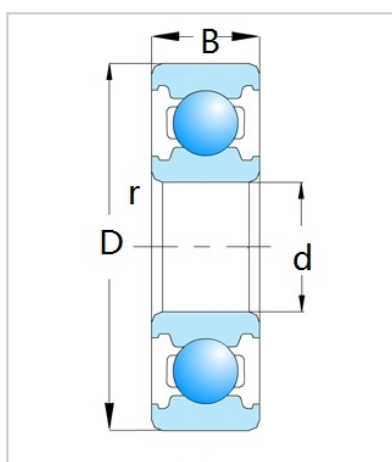

Deep Groove Ball Bearing

1600 Series-16022

Bearing Designation	<b>16022</b>
Dimension [mm]	
d	110
D	170
B	19
rs min	<b>1</b>
Basic load ratings (kN)	
Cr	57.5
Cor	56.5
Speed ratings (rpm)	
Grease	3800
Oil	4500
Weight (Kg)	1.46