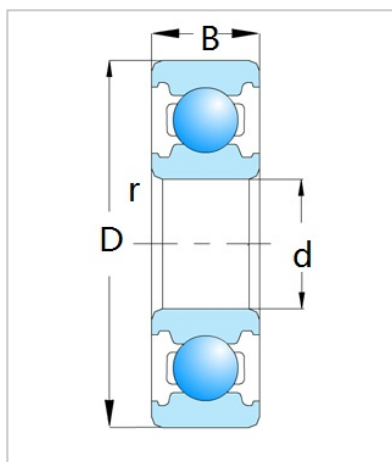

Deep Groove Ball Bearing

1600 Series-**16021**

Bearing Designation	16021
Dimension [mm]	
d	105
D	160
B	18
rs min	1
Basic load ratings (kN)	
Cr	52
Cor	50.5
Speed ratings (rpm)	
Grease	4000
Oil	4700
Weight (Kg)	1.2