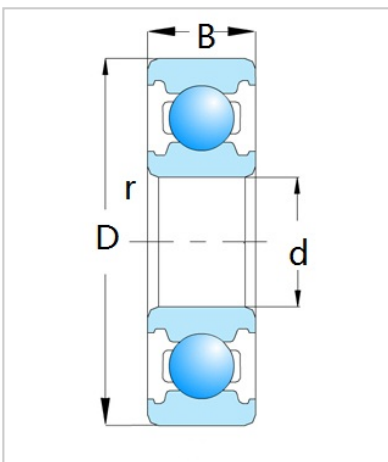

Deep Groove Ball Bearing

1600 Series-16021

Bearing Designation	16021
Dimension [mm]	
d	105
D	160
B	18
rs min	1
Basic load ratings (kN)	
Cr	52
Cor	50.5
Speed ratings (rpm)	
Grease	4000
Oil	4700
Weight (Kg)	1.2