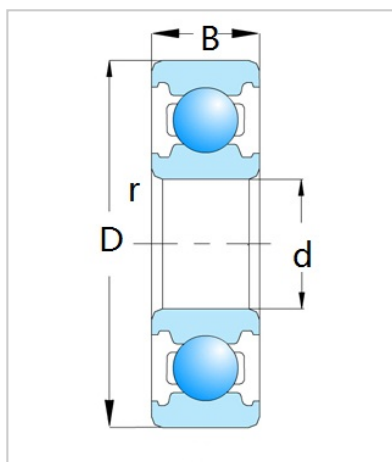

Deep Groove Ball Bearing

1600 Series-16019

Bearing Designation	16019
Dimension [mm]	
d	95
D	145
B	16
rs min	1
Basic load ratings (kN)	
Cr	34.5
Cor	35
Speed ratings (rpm)	
Grease	4500
Oil	5300
Weight (Kg)	0.885