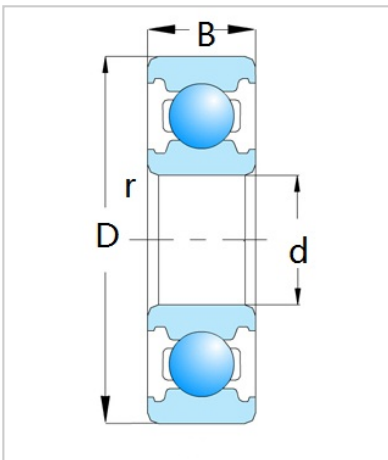

Deep Groove Ball Bearing

1600 Series-16016

Bearing Designation	<b>16016</b>
Dimension [mm]	
d	80
D	125
B	14
rs min	0.6
Basic load ratings (kN)	
Cr	25.4
Cor	25.1
Speed ratings (rpm)	
Grease	5300
Oil	6200
Weight (Kg)	0.597