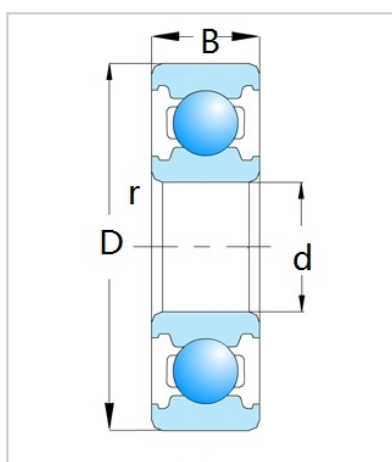

Deep Groove Ball Bearing

1600 Series-16012

Bearing Designation	16012
Dimension [mm]	
d	60
D	95
B	11
rs min	0.6
Basic load ratings (kN)	
Cr	20
Cor	17.5
Speed ratings (rpm)	
Grease	7000
Oil	8300
Weight (Kg)	0.283