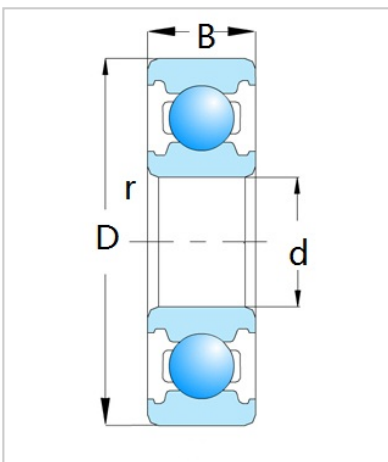

Deep Groove Ball Bearing

1600 Series-16006

Bearing Designation	<b>16006</b>
Dimension [mm]	
d	30
D	55
B	9
rs min	0.3
Basic load ratings (kN)	
Cr	11.2
Cor	7.35
Speed ratings (rpm)	
Grease	13000
Oil	15000
Weight (Kg)	0.091