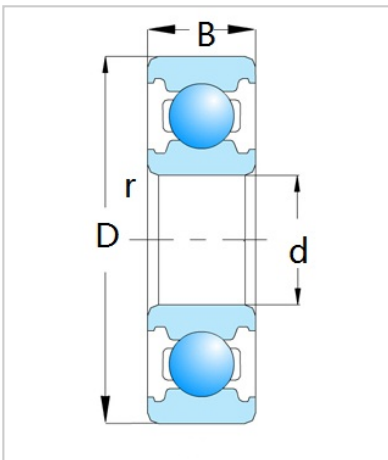

Deep Groove Ball Bearing

1600 Series-16005

Bearing Designation	<b>16005</b>
Dimension [mm]	
d	25
D	47
B	8
rs min	0.3
Basic load ratings (kN)	
Cr	8.35
Cor	5.1
Speed ratings (rpm)	
Grease	15000
Oil	18000
Weight (Kg)	0.06